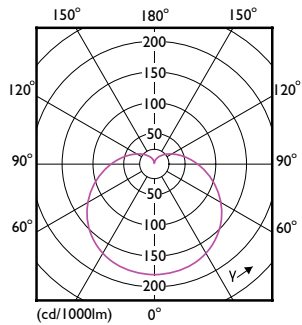

CorePro LEDbulb - Plastic

Fotometrische gegevens

Light Distribution Diagram - CorePro LEDbulb ND 10-75W A60 E27 840