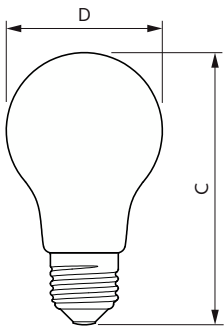

CorePro LEDbulb - Glas

Dimbaarheid en regelsystemen

Dimbaar	Nee

Eigenschappen behuizing en afmetingen

Lampafwerking	Mat
Lampvorm	A60

Keurmerken en classificaties

Energieverbruik kWh/1.000 uur	11 kWh
EPREL-registratienummer	387431
Energie-efficiëntieklasse	D
EyeComfort	Ja
CE-markering	Ja
Conform EU RoHS-richtlijn	Ja

Toepassingsomstandigheden

kan dit worden gebruikt in gesloten armaturen	No

Productgegevens

Productnaam voor bestelling	CorePro LEDBulbND10.5-100W E27A60 827FRG
Volledige productnaam	CorePro LEDBulbND10.5-100W E27A60 827FRG
Full EOC	871951436128700
Bestelcode	8719514361287
Materiaalnr. (12NC)	929002026402
Lokale code	36128700
Nettogewicht (per stuk)	0,030 kg
EAN/UPC - product/behuizing	8719514361287
Numerator - Dozen per buitendoos	10
EAN/UPC - Case	8719514361294

Maatschets

Product	D	C
CorePro LEDBulbND10.5-100W E27A60 827FRG	60 mm	104 mm