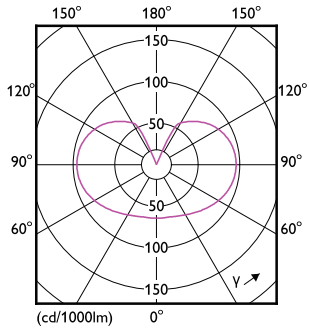

Maatschets

Product	D	C
CorePro LEDBulbND10.5-100W E27A60 827FRG	60 mm	104 mm

Fotometrische gegevens

General uniform lighting - CorePro LEDBulbND10.5-100W E27A60 827FRG

Spectral Power Distribution Colour - CorePro LEDBulbND10.5-100W E27A60 827FRG

CorePro LEDbulb - Glas

Fotometrische gegevens

Light Distribution Diagram - CorePro LEDBulbND10.5-100W E27A60 827FRG

Levensduur

Bulb A67 100W 1521lm 2700K E27 NDFrosted

Lumen Maintenance Diagram - CorePro LEDBulbND10.5-100W E27A60 827FRG