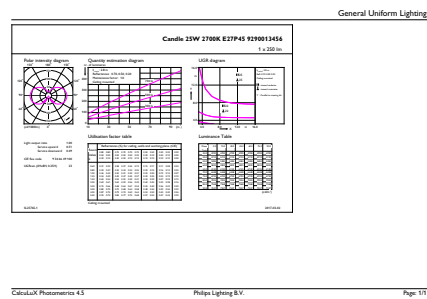

General uniform lighting - CorePro LEDLuster ND 2.2-25W P45 E27 FRG